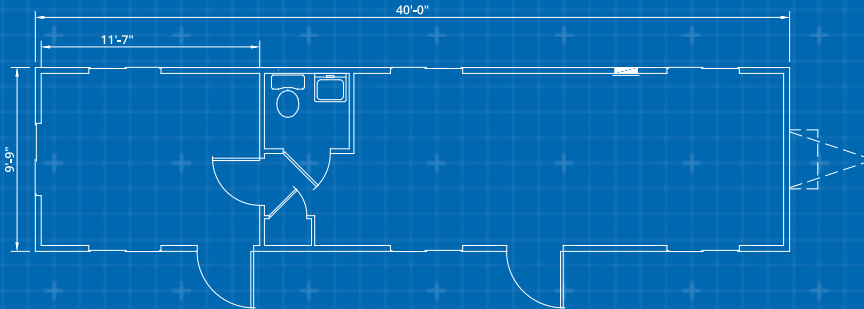

44' x 10' OFFICE TRAILER

In addition to your office solution, we can provide additional products and services that complete your space- creating a more productive, comfortable, and safe work environment.

CUSTOMIZATION

- Steps & Ramps
- Furniture & Appliances
- Technology
- Site Services
- Loss Protection

Dimensions

44' Long (including hitch)
40' Box size
10' Wide
8' Ceiling height

Exterior Finish

Aluminum or wood siding
I-Beam Frame
Standard drip rail gutters