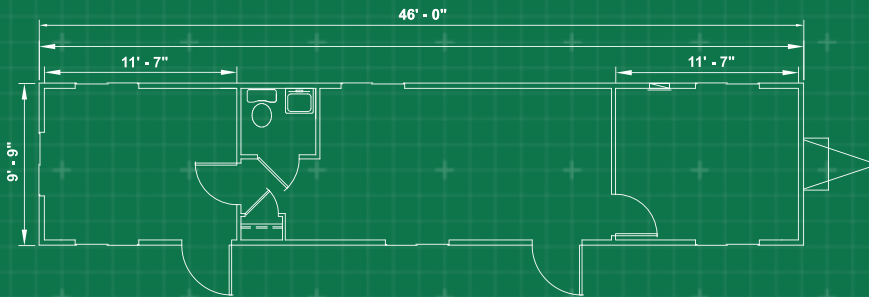

CUSTOMIZATION

- Steps & Ramps
- Furniture & Appliances
- Technology
- Site Services
- Loss Protection

Dimensions

50' Long (including hitch)
46' Box size
10' Wide
8' Ceiling height

Exterior Finish

Aluminum or wood siding
I-Beam Frame
Standard drip rail gutters

Interior Finish

Paneled walls
Carpet or vinyl tile floor
Gypsum or T-grid suspended ceiling

Electric

Fluorescent ceiling lights
Breaker panel

Heating/Cooling

Central HVAC or thru-wall AC

Windows/Doors

Horizontal slider windows
(2) Vision panel doors with standard locks or (2) steel doors with dead bolt lock

Other

Private office(s)
Optional restroom