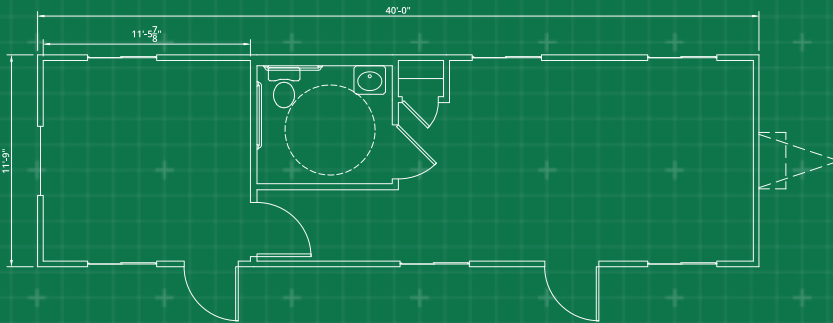

44' x 12' MOBILE OFFICE

In addition to your office solution, we can provide additional products and services that complete your space- creating a more productive, comfortable, and safe work environment.

CUSTOMIZATION

- Steps & Ramps
- Furniture & Appliances
- Technology
- Site Services
- Loss Protection

Dimensions

44' Long (including hitch)
 40' Box size
 12' Wide
 8' Ceiling height

Exterior Finish

Aluminum or wood siding
 I-Beam Frame
 Standard drip rail gutters