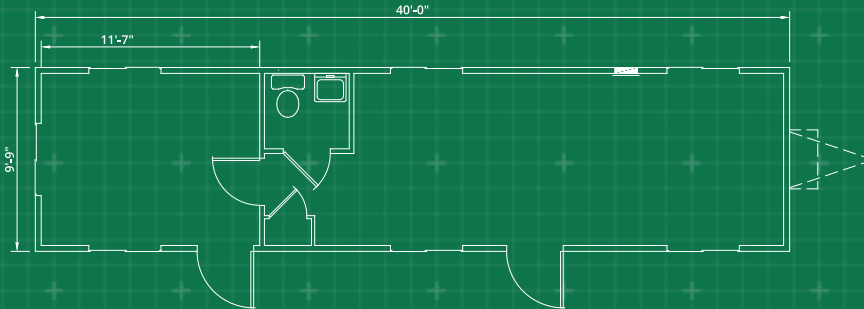

44' x 10' MOBILE OFFICE

In addition to your office solution, we can provide additional products and services that complete your space- creating a more productive, comfortable, and safe work environment.

CUSTOMIZATION

- Steps & Ramps
- Furniture & Appliances
- Technology
- Site Services
- Loss Protection

Dimensions

44' Long (including hitch)
 40' Box size
 10' Wide
 8' Ceiling height

Exterior Finish

Aluminum or wood siding
 I-Beam Frame
 Standard drip rail gutters