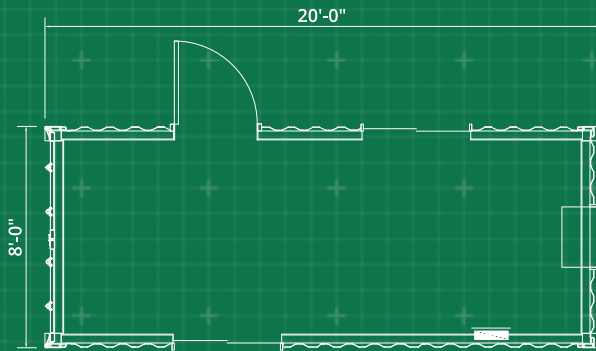

CUSTOMIZATION

- Furniture & Appliances
- Technology
- Site Services
- Loss Protection

Dimensions

20' Long
8' Box size

Exterior Finish

Steel ribbed panel, colonial white/green

Interior Finish

Pre-finished walls
Tile floor with vinyl wall base
8' Pre-finished interior ceiling panel

Electric

Fluorescent ceiling lights
Breaker panel
Duplex receptacles
Phone/data rough-in

Heating/Cooling

Environmentally controlled with heat and AC

Windows/Doors

Roof: R-13
Walls: R-13

General

Skid mounted office unit constructed using a one-trip ISO shipping container