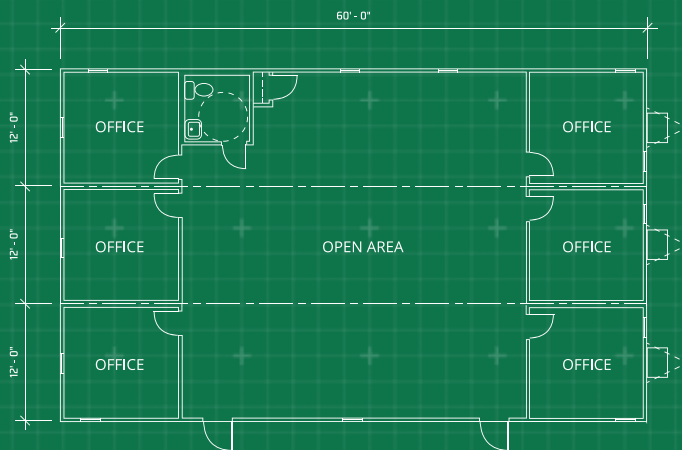

60' x 36' SECTION MODULAR OFFICE

In addition to your office solution, we can provide additional products and services that complete your space- creating a more productive, comfortable, and safe work environment.

CUSTOMIZATION

- Steps & Ramps
- Furniture & Appliances
- Technology
- Site Services
- Loss Protection

Dimensions

64' Long (including hitch)
60' Box size
36' Wide

Exterior Finish

EPDM rubber roofing
Smart panel wood exterior siding

Interior Finish

Acoustic or finished gypsum ceiling
Vinyl covered gypsum walls
Commercial grade tile or carpet with base cove molding

Other

(6) 12' x 12' Private Offices
1,296 sq. ft. Common Area
J-boxes & data closet
ADA restrooms (optional)