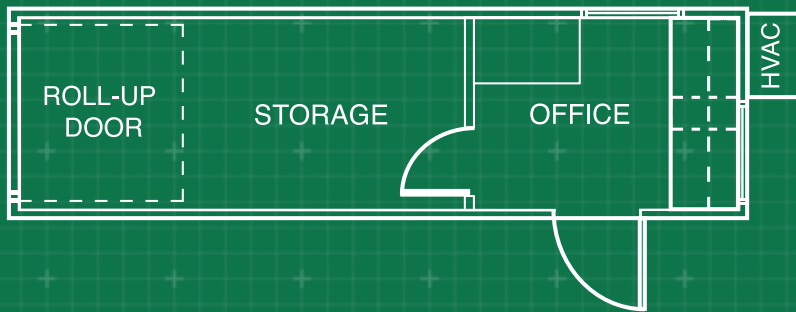

32' x 8' STORAGE TRAILER

In addition to your office solution, we can provide additional products and services that complete your space- creating a more productive, comfortable, and safe work environment.

CUSTOMIZATION

- Steps & Ramps
- Furniture & Appliances
- Technology
- Site Services
- Loss Protection

Dimensions

32' Long (including hitch)
28' Box size
8' Wide

Exterior Finish

.019" aluminum or wood siding

Other

10' x 8' Private Office
18' x 8' Storage Area
Pull-up desk and 20-drawer file cabinet