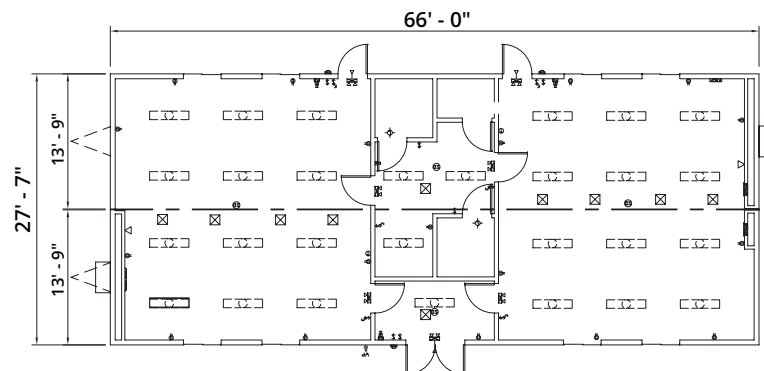

## Dimensions

- 70' Long (including hitch)
- 68' Box size
- 28' Wide
- 8' Ceiling height

### PRODUCT FLOOR PLAN

*\* Photos are representational; actual products vary. Additional floor plans and specifications may vary from those shown and are subject to in-stock availability*