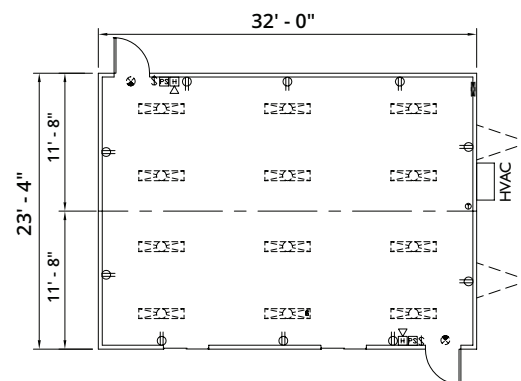

## Dimensions

- 36' Long (including hitch)
- 32' Box size
- 24' Wide
- 8' Ceiling height

### PRODUCT FLOOR PLAN

\* Photos are representational; actual products vary. Additional floor plans and specifications may vary from those shown and are subject to in-stock availability