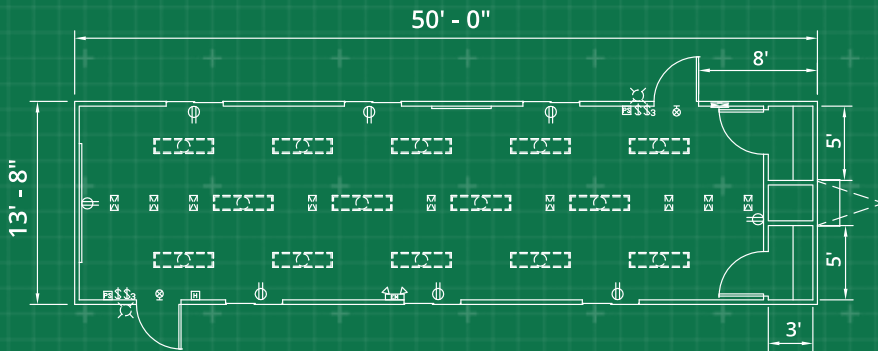

54' x 14' CLASSROOM

+ —

In addition to your instructional solution, we can provide additional products and services that complete your space- creating a more productive, comfortable, and safe learning environment.

CUSTOMIZATION

- Steps & Ramps
- Furniture & Appliances
- Technology
- Loss Protection

Dimensions

54' Long (including hitch)
 50' Box size
 14' Wide
 8' Ceiling height

Exterior Finish

Aluminum or wood siding
 I-Beam Frame
 Standard drip rail gutters