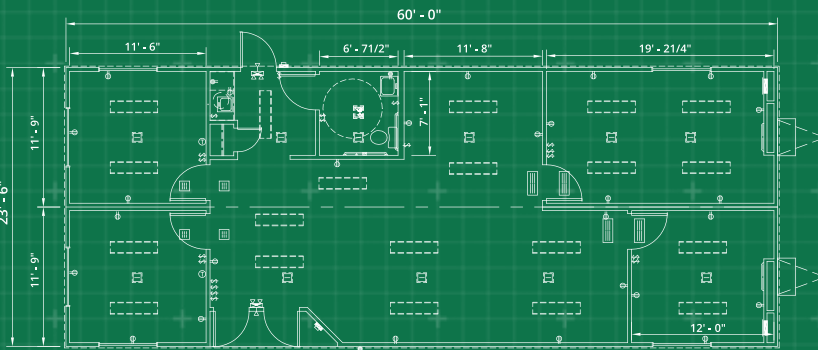

+ ———

In addition to your office solution, we can provide additional products and services that complete your space- creating a more productive, comfortable, and safe work environment.

CUSTOMIZATION

- Steps & Ramps
- Furniture & Appliances
- Technology
- Site Services
- Loss Protection

Dimensions

64' Long (including hitch)
60' Box size
24' Wide
8' Ceiling height

Exterior Finish

Aluminum or wood siding
I-Beam Frame
Standard drip rail gutters

Interior Finish

Vinyl covered gypsum walls
Commercial carpeting throughout
Gypsum or T-grid suspended ceiling

Electric

Fluorescent ceiling lights
Breaker panel

Heating/Cooling

Central HVAC and duct heating

Windows/Doors

Large glass windows
French door
Vision panel doors with standard locks

Other

Large display/reception area
Private office(s)
Handicapped accessible restroom
Coffee bar