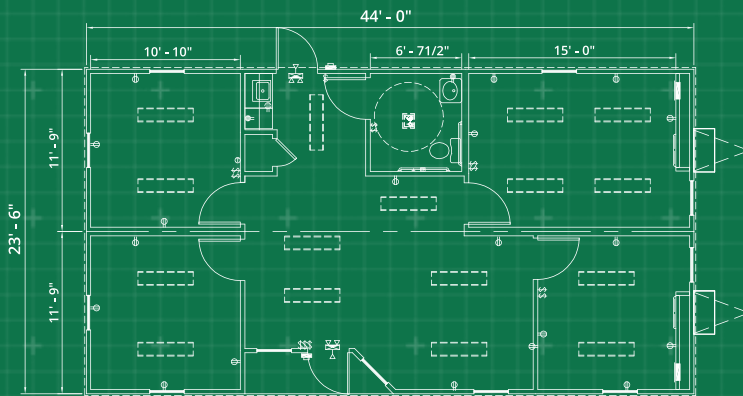

+ ———

In addition to your office solution, we can provide additional products and services that complete your space- creating a more productive, comfortable, and safe work environment.

CUSTOMIZATION

- Steps & Ramps
- Furniture & Appliances
- Technology
- Site Services
- Loss Protection

Dimensions

48' Long (including hitch)
44' Box size
24' Wide
8' Ceiling height

Exterior Finish

Aluminum or wood siding
I-Beam Frame
Standard drip rail gutters

Interior Finish

Vinyl covered gypsum walls
Commercial carpeting throughout
Gypsum or T-grid suspended ceiling

Electric

Fluorescent ceiling lights
Single phase electric and breaker panel

Heating/Cooling

Central HVAC and duct heating

Windows/Doors

Large glass windows
French door

Other

Large display/reception area
Private office(s)
Handicapped accessible restroom
Coffee bar