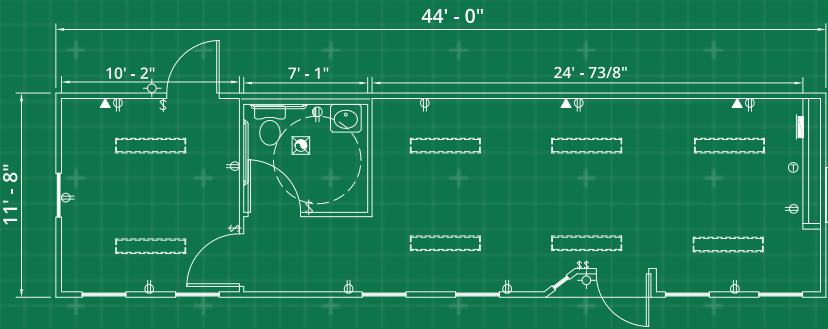

48' x 12' SALES OFFICE

+ ———

In addition to your office solution, we can provide additional products and services that complete your space- creating a more productive, comfortable, and safe work environment.

CUSTOMIZATION

- Steps & Ramps
- Furniture & Appliances
- Technology
- Site Services
- Loss Protection

Dimensions

48' Long (including hitch)
 44' Box size
 12' Wide
 8' Ceiling height

Exterior Finish

Aluminum or wood siding
 I-Beam Frame
 Standard drip rail gutters