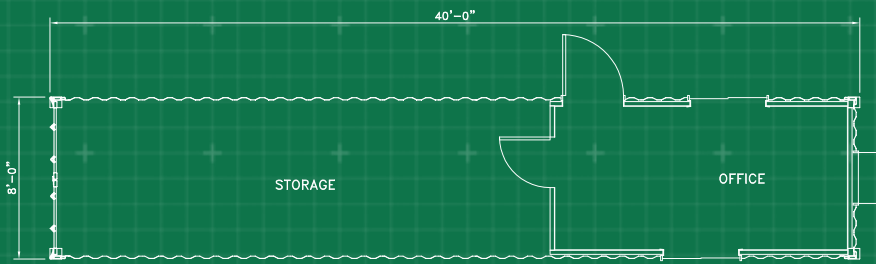

# 40' x 8' CONTAINER OFFICE COMBO

+ —

In addition to your office solution, we can provide additional products and services that complete your space- creating a more productive, comfortable, and safe work environment.

### Dimensions

40' Long  
8' Box size