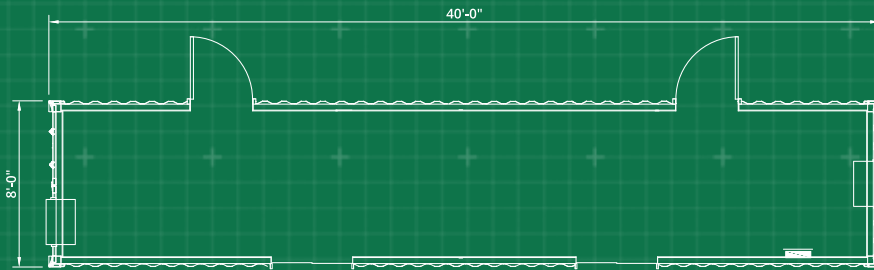

40' x 8' CONTAINER OFFICE

+ ———

In addition to your office solution, we can provide additional products and services that complete your space- creating a more productive, comfortable, and safe work environment.

CUSTOMIZATION

- Furniture & Appliances
- Technology
- Site Services
- Loss Protection

Dimensions

40' Long
8' Box size

Exterior Finish

Steel ribbed panel, colonial white/green

Interior Finish

Pre-finished walls
Tile floor with vinyl wall base
8' Pre-finished interior ceiling panel

Electric

Fluorescent ceiling lights
Breaker panel
Duplex receptacles
Phone/data rough-in

Heating/Cooling

Environmentally controlled with heat and AC

Windows/Doors

Roof: R-13
Walls: R-13

General

Skid mounted office unit constructed using a one-trip ISO shipping container