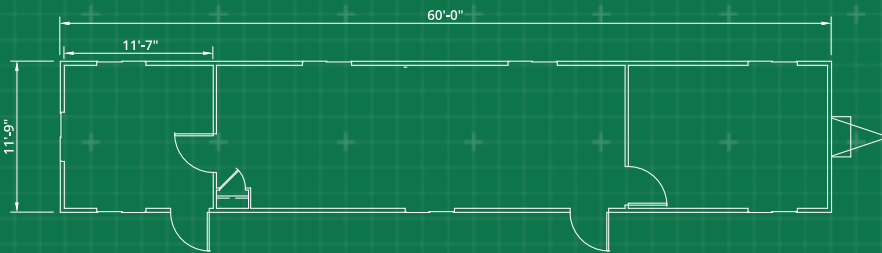

64' x 12' MOBILE OFFICE

In addition to your office solution, we can provide additional products and services that complete your space- creating a more productive, comfortable, and safe work environment.

CUSTOMIZATION

- Steps & Ramps
- Furniture & Appliances
- Technology
- Site Services
- Loss Protection

Dimensions

64' Long (including hitch)
 60' Box size
 12' Wide
 8' Ceiling height

Exterior Finish

Aluminum or wood siding
 I-Beam Frame
 Standard drip rail gutters