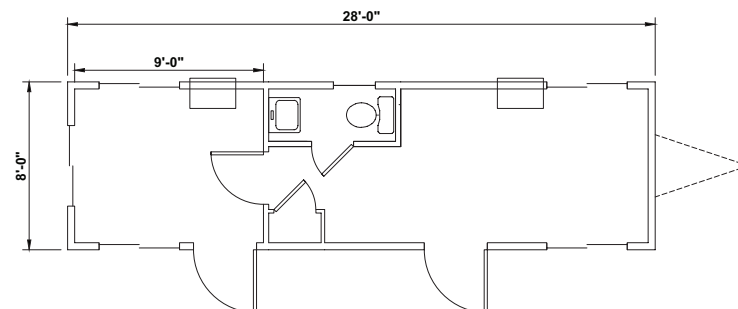

30' x 8' MOBILE OFFICE

Dimensions

- 30' Long (including hitch)
- 26' Box size
- 8' Wide
- 7' Ceiling height

Exterior Finish

- Aluminum or wood siding
- I-Beam frame
- Standard drip rail gutters

Interior Finish

CHOOSE FROM A VARIETY OF OPTIONS

- Steps + Ramps
- Furniture + Appliances
- Technology
- Site Services
- Loss Protection

PRODUCT FLOOR PLAN

** Photos are representational; actual products vary. Additional floor plans and specifications may vary from those shown and are subject to in-stock availability*