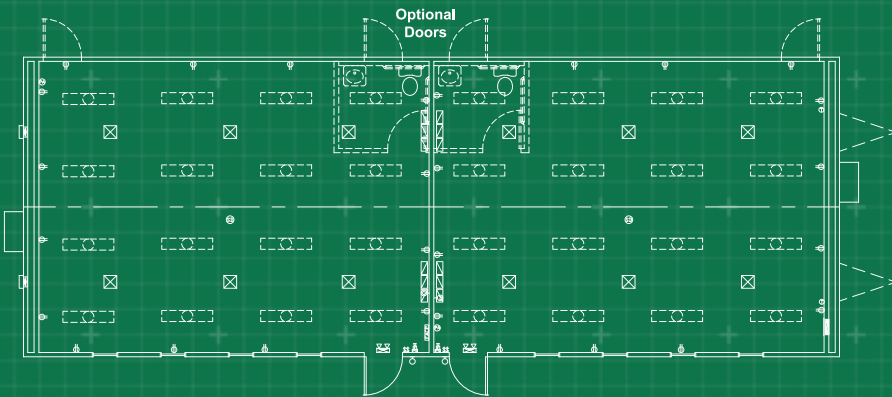

68' x 28' CLASSROOM

+ ———

In addition to your classroom solution, we can provide additional products and services that complete your space- creating a more productive, comfortable, and safe work environment.

CUSTOMIZATION

- Steps & Ramps
- Furniture & Appliances
- Technology
- Site Services
- Loss Protection

Dimensions

68' Long (including hitch)
28' Wide

Exterior Finish

EPDM Rubber Roof
Smart panel wood exterior siding