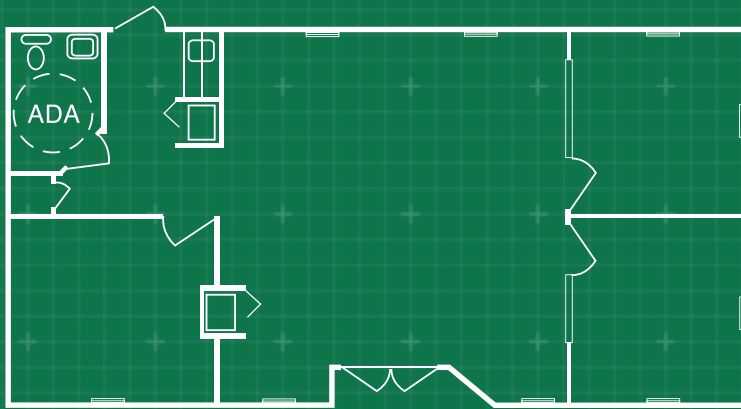

60' x 24' SALES OFFICE

+ ———

In addition to your office solution, we can provide additional products and services that complete your space- creating a more productive, comfortable, and safe work environment.

CUSTOMIZATION

- Steps & Ramps
- Furniture & Appliances
- Technology
- Site Services
- Loss Protection

Dimensions

60' Long (including hitch)
56' Box size
24' Wide

Exterior Finish

EPDM rubber roofing
Designer-style siding with matching trim and mansard-style roof
Recessed front porch entry