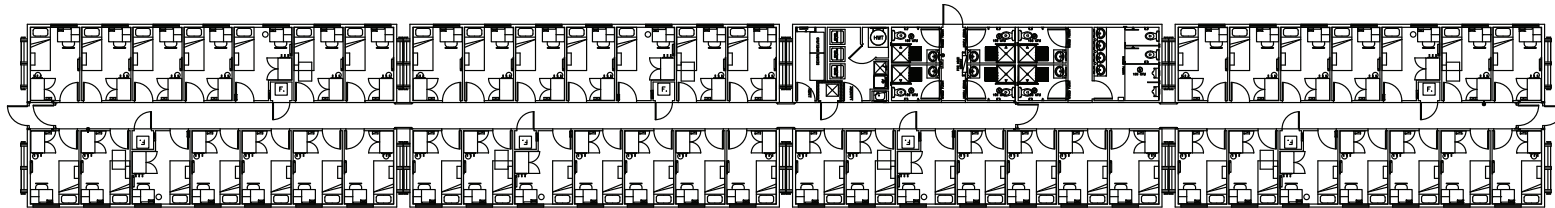

8211 Town Center Drive
Baltimore, Maryland 21236-5997
800.782.1500
www.willscot.com

SKIDDED DORMITORY COMPLEX

CANADA 49 PERSON SKIDDED DORMITORY COMPLEX

Typical Sleeper within 49 Person Dorm

Typical Washcar within 49 Person Dorm

Additional floor plans available. Floor plans and specifications may vary from those shown, and are subject to in-stock availability.

SPECIFICATIONS

- Forced air furnaces and central air conditioning
- 2" x 6" exterior walls with R20 insulation
- Captain beds with drawers beneath
- Power: 120/208 three phase
- Frameless or skid mounted units
- Upgraded finishing
- Quick connects for electrical / fire alarms