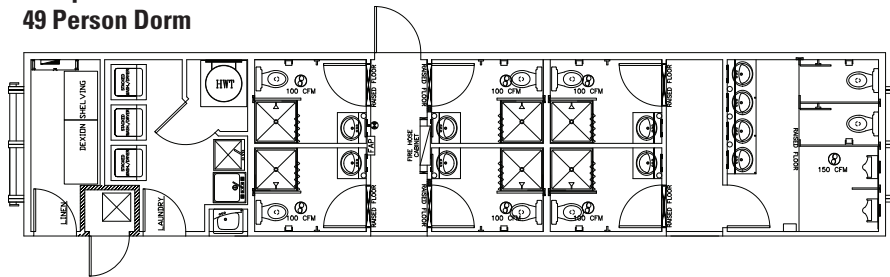

8211 Town Center Drive
Baltimore, Maryland 21236-5997
800.782.1500
www.willscot.com

SKIDDED DORMITORY COMPLEX

CANADA 49 PERSON SKIDDED DORMITORY COMPLEX

Typical Sleeper within 49 Person Dorm

Typical Washcar within 49 Person Dorm

Additional floor plans available. Floor plans and specifications may vary from those shown, and are subject to in-stock availability.

SPECIFICATIONS

- Forced air furnaces and central air conditioning
- 2" x 6" exterior walls with R20 insulation
- Captain beds with drawers beneath
- Power: 120/208 three phase
- Frameless or skid mounted units
- Upgraded finishing
- Quick connects for electrical / fire alarms