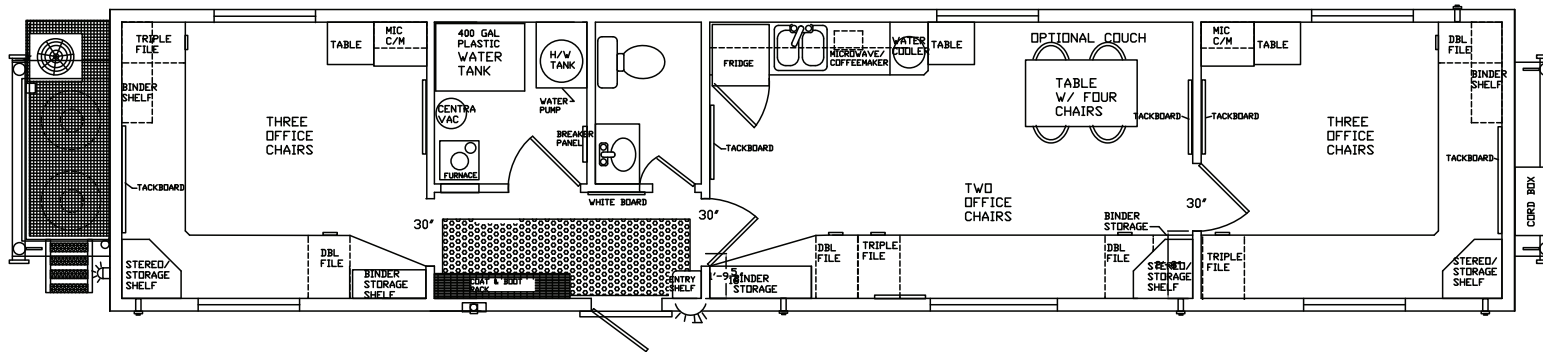

8211 Town Center Drive
 Baltimore, Maryland 21236-5997
800.782.1500
 www.willscot.com

12 x 56 COMMAND CENTRE

CANADA 4 PERSON VIP SLEEPER / WASHCAR

Additional floor plans available. Floor plans and specifications may vary from those shown, and are subject to in-stock availability.

SPECIFICATIONS

- 3 member 12" steel skid frames
- 2" x 6" exterior walls with R20 insulation
- 2-420 lb. LPG tanks
- Forced air furnaces and central airconditioning
- Power: 120/240 single phase
- 3 room design
- Small kitchen
- Fall restraint (cat walk)
- Central vac