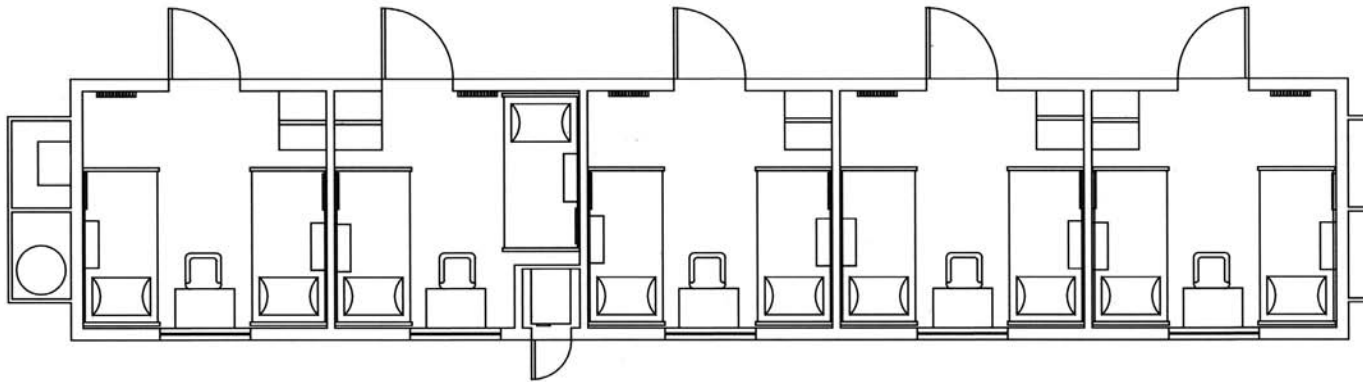

8211 Town Center Drive
Baltimore, Maryland 21236-5997

800.782.1500
www.willscot.com

11 x 54 SLEEPER

CANADA 10 PERSON SLEEPER

Additional floor plans available. Floor plans and specifications may vary from those shown, and are subject to in-stock availability.

SPECIFICATIONS

- 3 member 12" steel skid frames
- 2" x 6" exterior walls with R20 insulation
- 2-420 lb. LPG tanks
- Forced air furnaces and central air conditioning
- Power: 120/240 single phase

THE USE OF THIS DRAWING FOR ANY MEANS OTHER THAN THAT INTENDED IS STRICTLY PROHIBITED WITHOUT PRIOR WRITTEN CONSENT OF AN AUTHORIZED WILLIAMS SCOTSMAN REPRESENTATIVE.