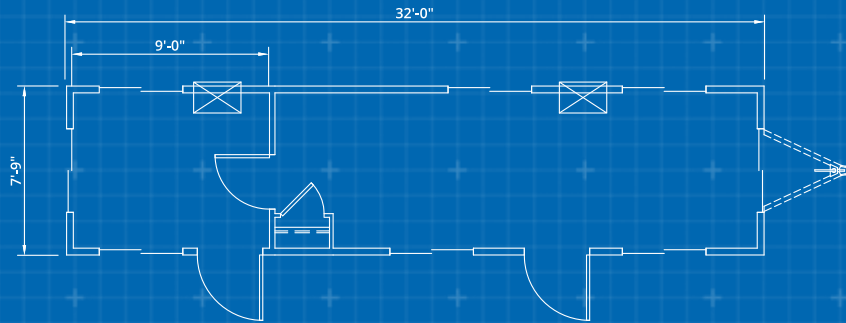

36' x 8' OFFICE TRAILER

In addition to your office solution, we can provide additional products and services that complete your space- creating a more productive, comfortable, and safe work environment.

CUSTOMIZATION

- Steps & Ramps
- Furniture & Appliances
- Technology
- Site Services
- Loss Protection

Dimensions

36' Long (including hitch)
 32' Box size
 8' Wide
 7' Ceiling height

Exterior Finish

Aluminum or wood siding
 I-Beam Frame
 Standard drip rail gutters